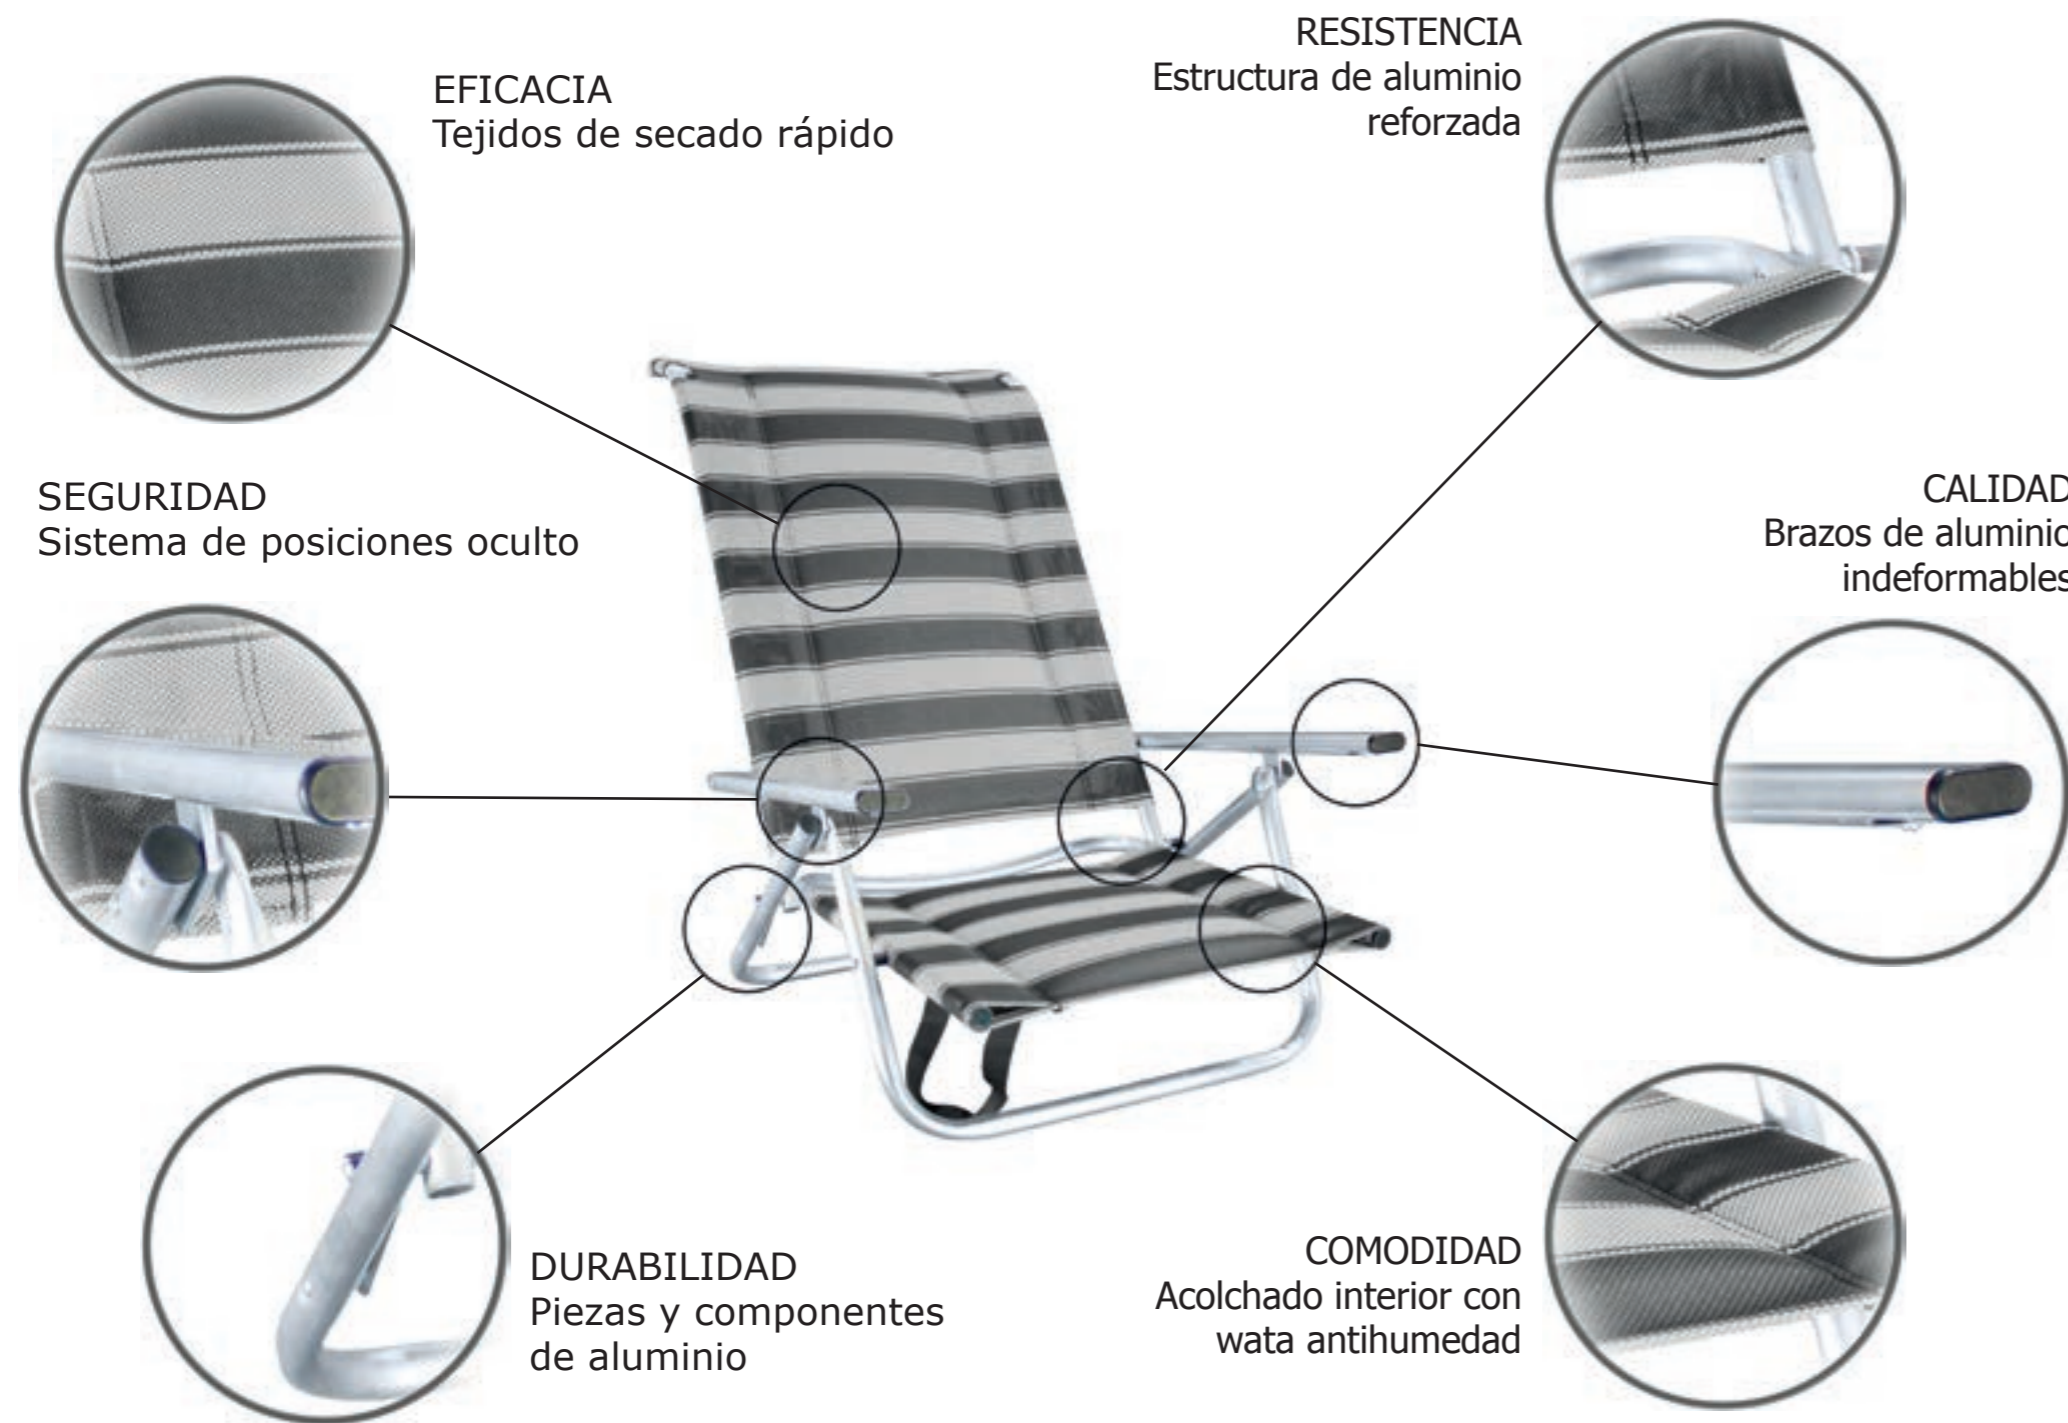

Viridiana

Livia

Praga rayas Azules

Calidad en cada detalle

COLECCIÓN

PLAYA

BEACH CHAIRS

All our beach chairs are made in our factory (MURCIA-SPAIN), we produce high quality beach chairs with the distinctive feature of being made entirely of aluminium, there are no plastic parts, this offers greater sturdiness, stability and durability.